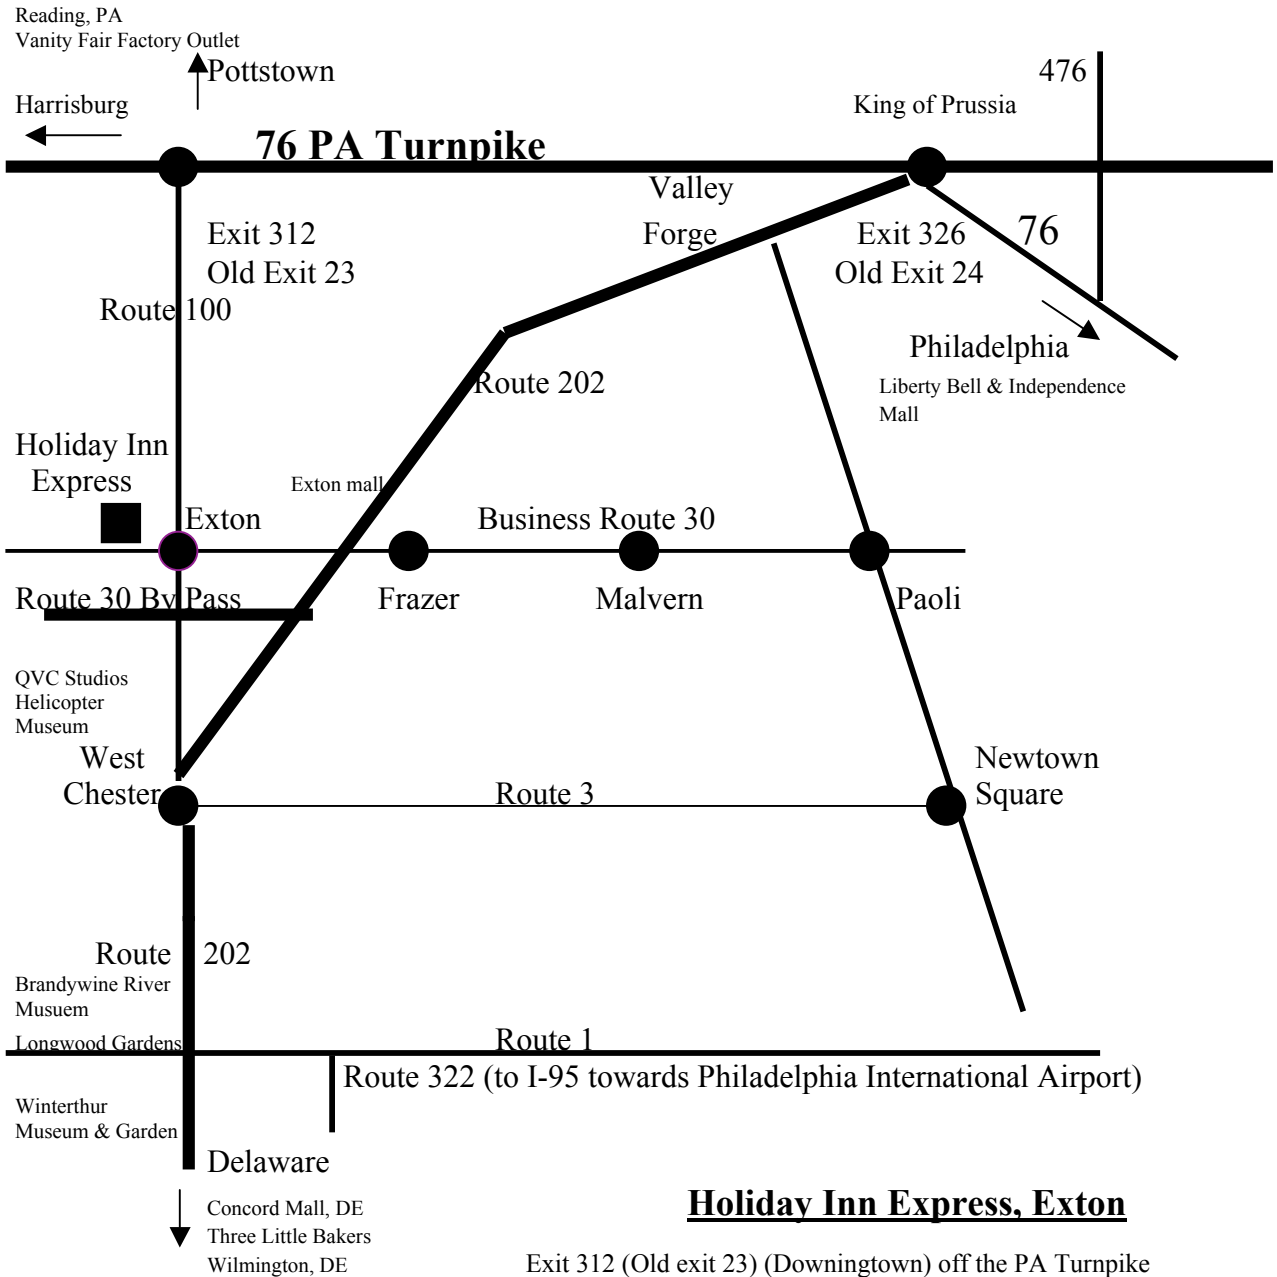

## DIRECTIONS TO THE HOLIDAY INN EXPRESS EXTON

### **Holiday Inn Express, Exton**

Exit 312 (Old exit 23) (Downingtown) off the PA Turnpike  
Route 100 South for 2 \_ miles  
Hotel located on rights side of Route 100  
In the Whiteland Towne Center